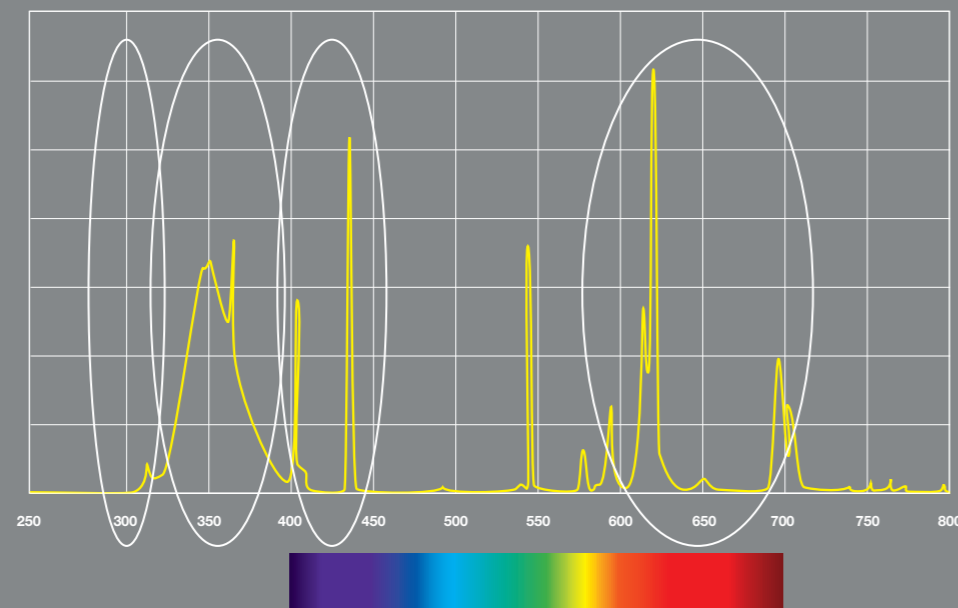

Vier Spektren von Licht in einer einzigen Röhre.

Licht stimuliert, schenkt Kraft und Glücksmomente. Die patentierte smartSunlight Röhre vereint die vier wichtigsten Wellenlängen des Lichts und gibt so all seine Eigenschaften an die Haut weiter.

Light stimulates and gives strength and moments of happiness. The patented smartSunlight lamps combines the four most important wavelengths of light and thereby passes on all of its properties to the skin.

*Four spectrums of light
in just one tube.*

1. UVB

regt die Bildung von Melanin und lebenswichtigem Vitamin D an.

UVB stimulates the production of melanin and vital vitamin D.

2. UVA

verleiht der Haut eine natürliche, intensive und attraktive Bräune.

UVA gives the skin a natural, intensive and attractive tan.

3. Blaues Licht

reinigt die Haut und schenkt einen gesunden und makellosen Teint.

Blue light cleanses the skin and ensures a healthy and blemish-free complexion.

4. Rotes Licht (Collagen)

regt die Collagenbildung an und verjüngt und beruhigt die Haut sichtbar.

Red light (Collagen) stimulates the collagen production and makes the skin appear noticeably younger and more soothed.