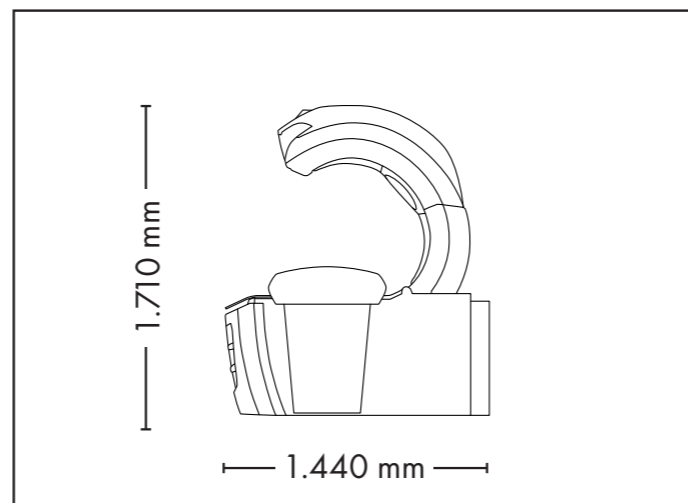

TECHNICAL DATA

Maximum power consumption	9.0 kW
Weight	ca. 550 kg (with air condition)
Bed pane max. load capacity	max. 150 kg

ELECTRICAL CONNECTION VALUES

Main voltage	400 V / ~3N / 50 Hz
Breaker	Automatic fuse K-type, 3-pole / 3 x 25 A with residual current operated circuit breaker (RCD)

UNIT DIMENSIONS (length x width x height in mm)

Closed	2.200 x 1.580 x 1.370
Open	2.200 x 1.440 x 1.710
Closed with sound system	2.330 x 1.580 x 1.370

AMBIENT CONDITIONS

Recommended room size	2.600 mm (Width) x 2.300 mm (Depth)
Maximum Relative air humidity	70%
Maximum room temperature	30°C
Minimum distance to side walls	100 mm
Minimum room height	1.880 mm
Distance to backwall	0 mm

UV COMPONENTS AND POWER

	4800 extraSun	SUPER (100W/120W)
		SUPER POWER (160W/120W)
		ULTRA POWER (160W/180W)
Canopy	22 x pureSunlight lamps (180 cm) 2 x extraSunlight lamps (180 cm) 3 x pureFacials	max. 160 W 200 W max. 400 W
Bench	14 x pureSunlight lamps (190 cm)	max. 180 W
Nominal power	SUPER 8 kW (with aircon) SUPER POWER 8 kW (with aircon) ULTRA POWER 9 kW (with aircon)