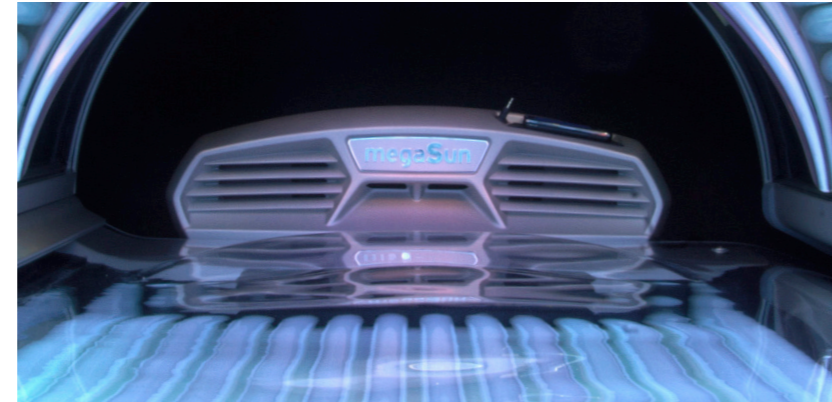

HIGHLIGHTS

4800

EXTRA SUNLIGHT

Vitamin D is a vital substance that the body can best obtain from sunlight. The unique extraSunlight.

SOUND SYSTEM AND BLUETOOTH

The sound system for an excellent audio experience. Simply connect your smartphone to the solarium via Bluetooth. Then listen to your personal playlist while you tan.

Features

Lampen

Facial System

eP

Easy Control

Bluetooth

Sound System

Mega Voice

Air Condition

Aqua Cool

Aroma