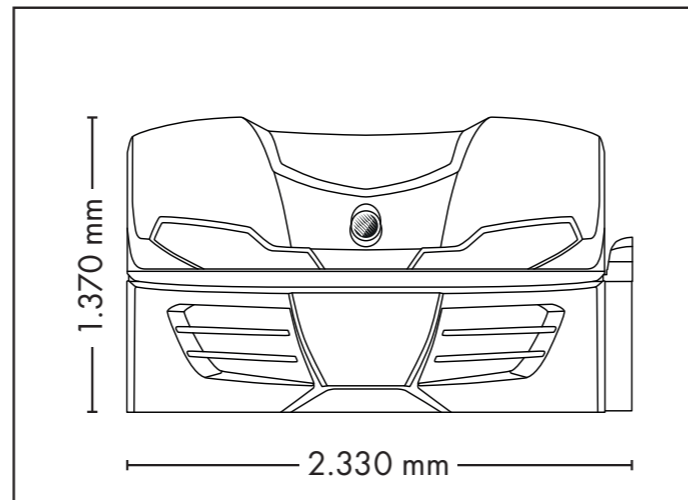

TECHNICAL DATA

Maximum power consumption	9.0 kW
Weight	ca. 550 kg (with air condition)
Bed pane max. load capacity	max. 150 kg

ELECTRICAL CONNECTION VALUES

Main voltage	400 V / ~3N / 50 Hz
Breaker	Automatic fuse K-type, 3-pole / 3 x 25 A with residual current operated circuit breaker (RCD)

UNIT DIMENSIONS (length x width x height in mm)

Closed	2.200 x 1.580 x 1.370
Open	2.200 x 1.440 x 1.710
Closed with sound system	2.330 x 1.580 x 1.370

AMBIENT CONDITIONS

Recommended room size	2.600 mm (Width) x 2.300 mm (Depth)
Maximum Relative air humidity	70%
Maximum room temperature	30°C
Minimum distance to side walls	100 mm
Minimum room height	1.880 mm
Distance to backwall	0 mm

UV COMPONENTS AND POWER

	4800 extraSun	SUPER (100W/120W)
		SUPER POWER (160W/120W)
		ULTRA POWER (160W/180W)
Canopy	22 x pureSunlight lamps (180 cm) 2 x extraSunlight lamps (180 cm) 3 x pureFacials	max. 160 W 200 W max. 400 W
Bench	14 x pureSunlight lamps (190 cm)	max. 180 W
Nominal power	SUPER 8 kW (with aircon) SUPER POWER 8 kW (with aircon) ULTRA POWER 9 kW (with aircon)