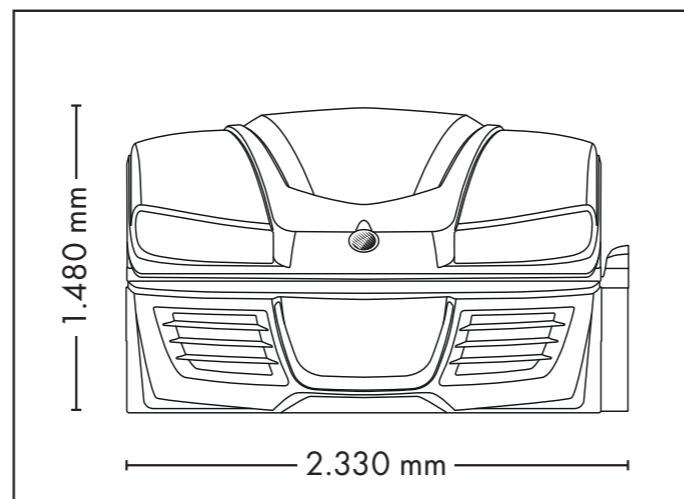

TECHNICAL DATA

Maximum power consumption	12.0 kW
Weight	ca 570 kg (with air condition)
Bed pane max. load capacity	max. 150 kg

ELECTRICAL CONNECTION VALUES

Main voltage	400 V / ~3N / 50 Hz
Breaker	Automatic fuse K-type, 3-pole / 3 x 25 A with residual current operated circuit breaker (RCD)

UNIT DIMENSIONS (length x width x height in mm)

Closed	2.200 x 1.610 x 1.480
Open	2.200 x 1.440 x 1.800
Closed with sound system	2.330 x 1.610 x 1.480

COLOURS

Black

White

AMBIENT CONDITIONS

Recommended room size	2.600 mm (Width) x 2.300 mm (Depth)
Maximum Relative air humidity	70%
Maximum room temperature	30°C
Minimum distance to side walls	100 mm
Minimum room height	2.160 mm
Distance to backwall	0 mm

5600 hybridSun

Canopy	20 x pureSunlight lamps (180 cm)	max. 200 W
	6 x smartSunlight lamps (180 cm)	max. 200 W
	4 x pureFacials	max. 400 W
Bench	10 x pureSunlight lamps (190 cm)	max. 200 W
	6 x smartSunlight lamps (190 cm)	max. 200 W
Nominal power	12 kW (with aircon)	

5600 extraSun

SUPER (100W/120W)

SUPER POWER (160W/120W)

ULTRA POWER (160W/180W)

Canopy	24 x pureSunlight lamps (180 cm)	max. 200 W
	2 x extraSunlight lamps (180 cm)	200 W
	4 x pureFacials	max. 400 W
Bench	6 x pureSunlight lamps (190 cm)	max. 200 W
	Nominal power	SUPER 9 kW (with aircon)
		SUPER POWER 10 kW (with aircon)
		ULTRA POWER 11 kW (with aircon)

5600 smartSun

Canopy	26 x smartSunlight lamps (180 cm)	max. 200 W
	4 x pureFacials	max. 400 W
Bench	16 x smartSunlight lamps (190 cm)	max. 200 W
Nominal power	12 kW (with aircon)