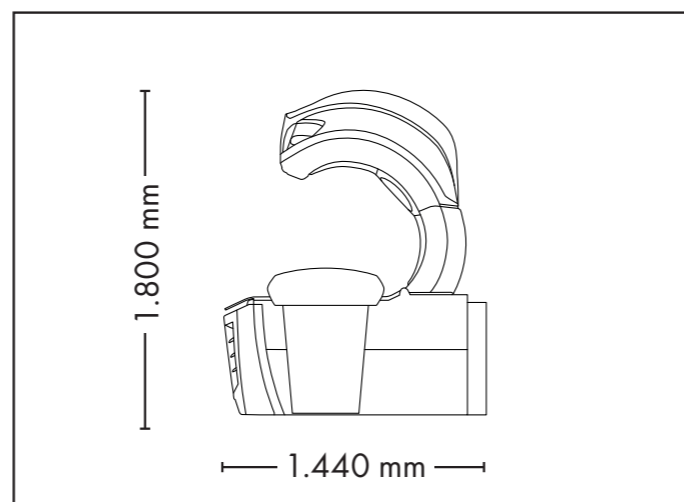

TECHNICAL DATA

Maximum power consumption	12.0 kW
Weight	ca 570 kg (with air condition)
Bed pane max. load capacity	max. 150 kg

ELECTRICAL CONNECTION VALUES

Main voltage	400 V / ~3N / 50 Hz
Breaker	Automatic fuse K-type, 3-pole / 3 x 25 A with residual current operated circuit breaker (RCD)

UNIT DIMENSIONS (length x width x height in mm)

Closed	2.200 x 1.610 x 1.480
Open	2.200 x 1.440 x 1.800
Closed with sound system	2.330 x 1.610 x 1.480

COLOURS

Black

White

AMBIENT CONDITIONS

Recommended room size	2.600 mm (Width) x 2.300 mm (Depth)
Maximum Relative air humidity	70%
Maximum room temperature	30°C
Minimum distance to side walls	100 mm
Minimum room height	2.160 mm
Distance to backwall	0 mm

5600 hybridSun

Canopy	20 x pureSunlight lamps (180 cm)	max. 200 W
	6 x smartSunlight lamps (180 cm)	max. 200 W
	4 x pureFacials	max. 400 W
Bench	10 x pureSunlight lamps (190 cm)	max. 200 W
	6 x smartSunlight lamps (190 cm)	max. 200 W
Nominal power	12 kW (with aircon)	

5600 extraSun

SUPER (100W/120W)

SUPER POWER (160W/120W)

ULTRA POWER (160W/180W)

Canopy	24 x pureSunlight lamps (180 cm)	max. 200 W
	2 x extraSunlight lamps (180 cm)	200 W
	4 x pureFacials	max. 400 W
Bench	6 x pureSunlight lamps (190 cm)	max. 200 W
	Nominal power	SUPER 9 kW (with aircon)
		SUPER POWER 10 kW (with aircon)
		ULTRA POWER 11 kW (with aircon)

5600 smartSun

Canopy	26 x smartSunlight lamps (180 cm)	max. 200 W
	4 x pureFacials	max. 400 W
Bench	16 x smartSunlight lamps (190 cm)	max. 200 W
Nominal power	12 kW (with aircon)